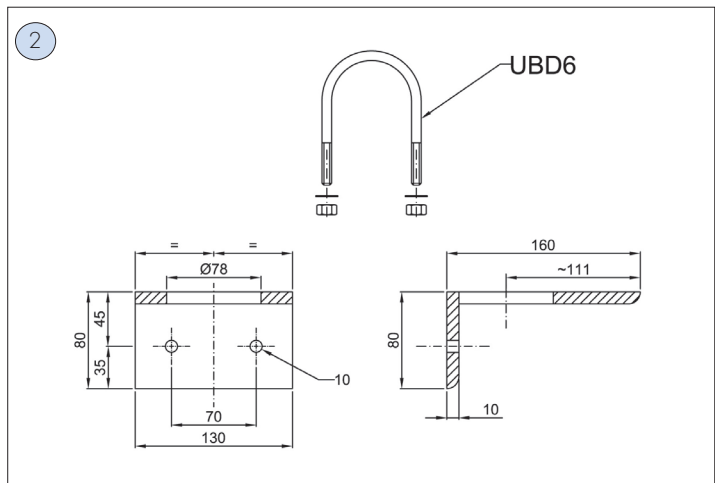

FEATURES OF POLES FOR LIGHTING FIXTURES MOUNTING

PAL-01 PAL-02 Poles for base mounting

POLE FOR MOUNTING EVA, EW, EWAT, EVEA, EVE, EWE, EWAE, EWNT SERIES LIGHTING FIXTURES

Dimensions in mm

CODE	DESCRIPTION
PAL-01	Pole supplied with welded plate and baseplate
PAL-02	Pole supplied with welded plate and bolts

PAL-03 Pole for structure mounting

POLE FOR MOUNTING EVA, EW, EWAT, EVEA, EVE, EWE, EWAE, EWNT SERIES LIGHTING FIXTURES

Dimensions in mm

CODE	DESCRIPTION
PAL-03	Pole supplied with angled mounting (see fig.1-2-3)

PAL-04 Pole for structure mounting

POLE FOR MOUNTING EVA, EW, EWAT, EVEA, EVE, EWE, EWAE, EWNT SERIES LIGHTING FIXTURES

Dimensions in mm

CODE	DESCRIPTION
PAL-04	Pole supplied with angled mounting (see fig.1-2-3)

PAL-05 PAL-06 Poles for base mounting

POLE FOR MOUNTING EVA, EW, EWAT, EVEA, EVE, EWE, EWAE, EWNT SERIES LIGHTING FIXTURES

Dimensions in mm

CODE	DESCRIPTION
PAL-05	Pole supplied with welded plate and baseplate
PAL-06	Pole supplied with welded plate and bolts