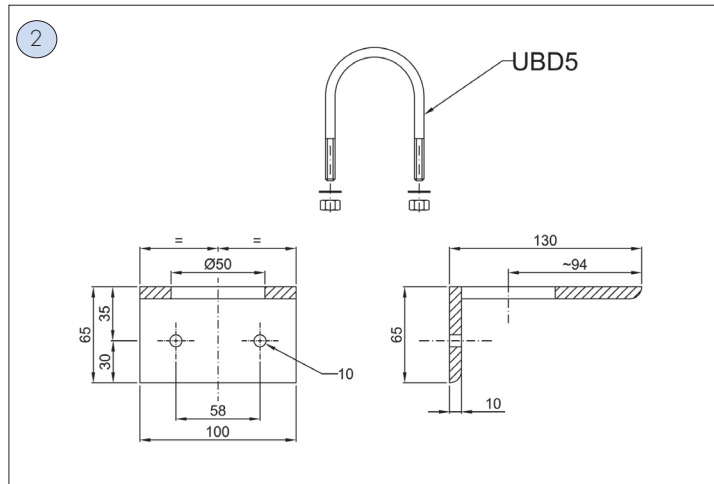

PAL-04 Pole for structure mounting

POLE FOR MOUNTING EVA, EW, EWAT, EVEA, EVE, EWE, EWAE, EWNT SERIES LIGHTING FIXTURES

Dimensions in mm

CODE	DESCRIPTION
PAL-04	Pole supplied with angled mounting (see fig.1-2-3)

PAL-05 PAL-06 Poles for base mounting

POLE FOR MOUNTING EVA, EW, EWAT, EVEA, EVE, EWE, EWAE, EWNT SERIES LIGHTING FIXTURES

Dimensions in mm

CODE	DESCRIPTION
PAL-05	Pole supplied with welded plate and baseplate
PAL-06	Pole supplied with welded plate and bolts

PAL-07 Pole for structure mounting

POLE FOR MOUNTING FLFE, EXEN, EVF..E, EVFD, EXEL, FLF, AVN LIGHTING FIXTURES

Dimensions in mm

CODE	DESCRIPTION
PAL-07	Pole supplied with angled mounting (see fig.1-2-3)