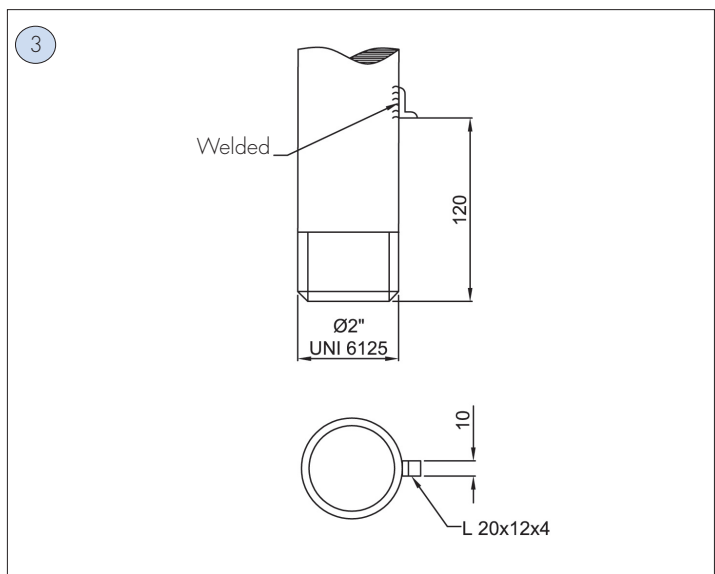

FEATURES OF POLES FOR LIGHTING FIXTURES MOUNTING

PAL-01 PAL-02 Poles for base mounting

POLE FOR MOUNTING EVA, EW, EWAT, EVEA, EVE, EWE, EWAE, EWNT SERIES LIGHTING FIXTURES

Dimensions in mm

CODE	DESCRIPTION
PAL-01	Pole supplied with welded plate and baseplate
PAL-02	Pole supplied with welded plate and bolts

PAL-03 Pole for structure mounting

POLE FOR MOUNTING EVA, EW, EWAT, EVEA, EVE, EWE, EWAE, EWNT SERIES LIGHTING FIXTURES

Dimensions in mm

CODE	DESCRIPTION
PAL-03	Pole supplied with angled mounting (see fig.1-2-3)

PAL-04 Pole for structure mounting

POLE FOR MOUNTING EVA, EW, EWAT, EVEA, EVE, EWE, EWAE, EWNT SERIES LIGHTING FIXTURES

Dimensions in mm

CODE	DESCRIPTION
PAL-04	Pole supplied with angled mounting (see fig.1-2-3)

PAL-05 PAL-06 Poles for base mounting

POLE FOR MOUNTING EVA, EW, EWAT, EVEA, EVE, EWE, EWAE, EWNT SERIES LIGHTING FIXTURES

Dimensions in mm

CODE	DESCRIPTION
PAL-05	Pole supplied with welded plate and baseplate
PAL-06	Pole supplied with welded plate and bolts