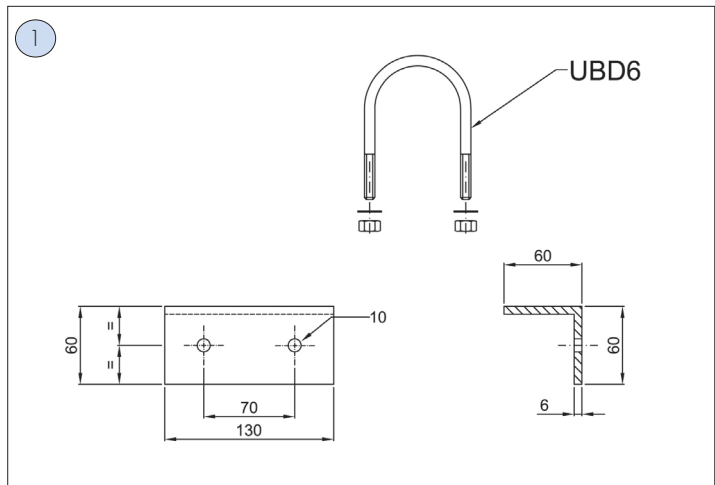

FEATURES OF POLES FOR LIGHTING FIXTURES MOUNTING

PAL-01 PAL-02 Poles for base mounting

POLE FOR MOUNTING EVA, EW, EWAT, EVEA, EVE, EWE, EWAE, EWNT SERIES LIGHTING FIXTURES

Dimensions in mm

CODE	DESCRIPTION
PAL-01	Pole supplied with welded plate and baseplate
PAL-02	Pole supplied with welded plate and bolts

PAL-03 Pole for structure mounting

POLE FOR MOUNTING EVA, EW, EWAT, EVEA, EVE, EWE, EWAE, EWNT SERIES LIGHTING FIXTURES

Dimensions in mm

CODE	DESCRIPTION
PAL-03	Pole supplied with angled mounting (see fig.1-2-3)

PAL-04 Pole for structure mounting

POLE FOR MOUNTING EVA, EW, EWAT, EVEA, EVE, EWE, EWAE, EWNT SERIES LIGHTING FIXTURES

Dimensions in mm

CODE	DESCRIPTION
PAL-04	Pole supplied with angled mounting (see fig.1-2-3)

PAL-05 PAL-06 Poles for base mounting

POLE FOR MOUNTING EVA, EW, EWAT, EVEA, EVE, EWE, EWAE, EWNT SERIES LIGHTING FIXTURES

Dimensions in mm

CODE	DESCRIPTION
PAL-05	Pole supplied with welded plate and baseplate
PAL-06	Pole supplied with welded plate and bolts