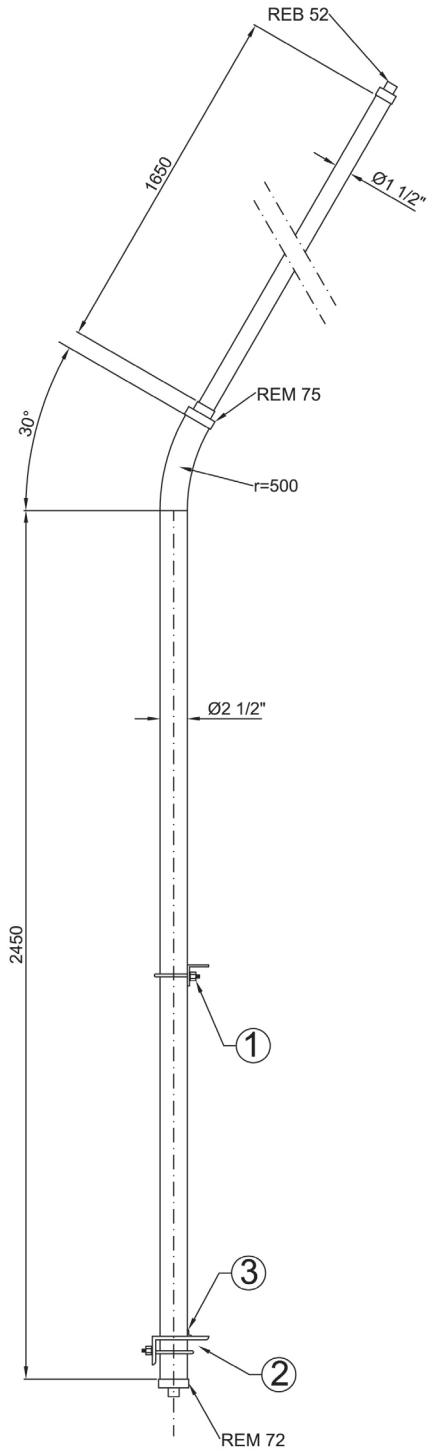

PAL-08 Pole for structure mounting

POLE FOR MOUNTING FLFE, EXEN, EVF.E, EVFD, EXEL, FLF, AVN LIGHTING FIXTURES

Dimensions in mm