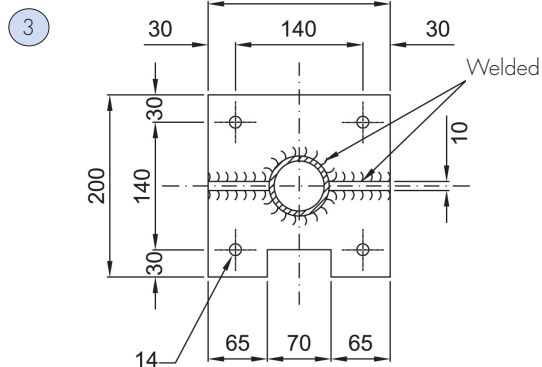

PAL-13 PAL-14 Poles for base mounting

POLE FOR MOUNTING FLFE, EXEN, EVF.E, EVFD, EXEL, FLF, AVN LIGHTING FIXTURES

Dimensions in mm

CODE	DESCRIPTION
PAL-13	Pole supplied with welded plate and baseplate (see fig.1-3)
PAL-14	Pole (see fig.2)