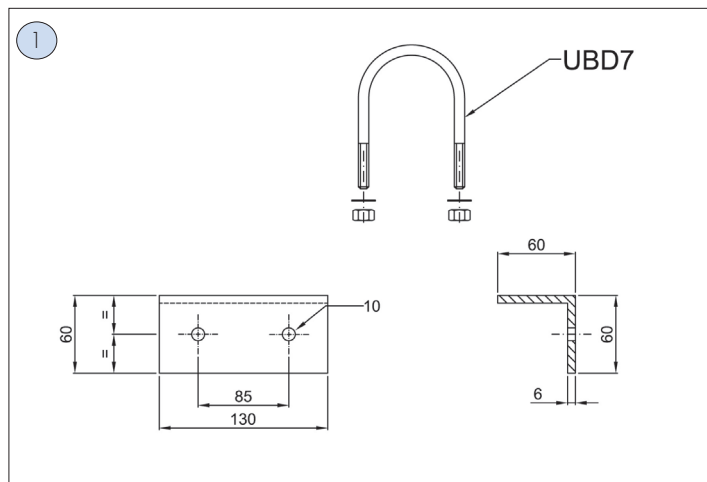

FEATURES OF POLES FOR LIGHTING FIXTURES MOUNTING

PAL-01 PAL-02 Poles for base mounting

POLE FOR MOUNTING EVA, EW, EWAT, EVEA, EVE, EWE, EWAE, EWNT SERIES LIGHTING FIXTURES

Dimensions in mm

CODE	DESCRIPTION
PAL-01	Pole supplied with welded plate and baseplate
PAL-02	Pole supplied with welded plate and bolts

PAL-03 Pole for structure mounting

POLE FOR MOUNTING EVA, EW, EWAT, EVEA, EVE, EWE, EWAE, EWNT SERIES LIGHTING FIXTURES

Dimensions in mm

CODE	DESCRIPTION
PAL-03	Pole supplied with angled mounting (see fig.1-2-3)

PAL-04 Pole for structure mounting

POLE FOR MOUNTING EVA, EW, EWAT, EVEA, EVE, EWE, EWAE, EWNT SERIES LIGHTING FIXTURES

Dimensions in mm

CODE	DESCRIPTION
PAL-04	Pole supplied with angled mounting (see fig.1-2-3)

PAL-05 PAL-06 Poles for base mounting

POLE FOR MOUNTING EVA, EW, EWAT, EVEA, EVE, EWE, EWAE, EWNT SERIES LIGHTING FIXTURES

Dimensions in mm

CODE	DESCRIPTION
PAL-05	Pole supplied with welded plate and baseplate
PAL-06	Pole supplied with welded plate and bolts