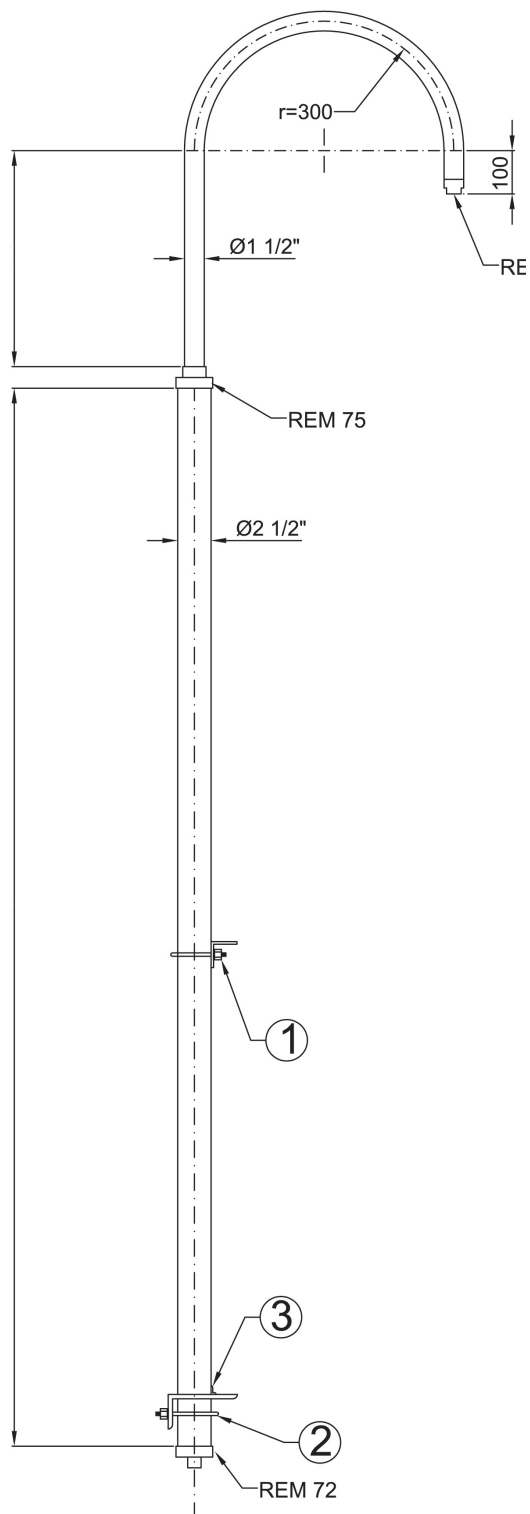

FEATURES OF POLES FOR LIGHTING FIXTURES MOUNTING

PAL-01 PAL-02 Poles for base mounting

POLE FOR MOUNTING EVA, EW, EWAT, EVEA, EVE, EWE, EWAE, EWNT SERIES LIGHTING FIXTURES

Dimensions in mm

CODE	DESCRIPTION
PAL-01	Pole supplied with welded plate and baseplate
PAL-02	Pole supplied with welded plate and bolts

PAL-03 Pole for structure mounting

POLE FOR MOUNTING EVA, EW, EWAT, EVEA, EVE, EWE, EWAE, EWNT SERIES LIGHTING FIXTURES

Dimensions in mm

CODE	DESCRIPTION
PAL-03	Pole supplied with angled mounting (see fig.1-2-3)

PAL-04 Pole for structure mounting

POLE FOR MOUNTING EVA, EW, EWAT, EVEA, EVE, EWE, EWAE, EWNT SERIES LIGHTING FIXTURES

Dimensions in mm

CODE	DESCRIPTION
PAL-04	Pole supplied with angled mounting (see fig.1-2-3)

PAL-05 PAL-06 Poles for base mounting

POLE FOR MOUNTING EVA, EW, EWAT, EVEA, EVE, EWE, EWAE, EWNT SERIES LIGHTING FIXTURES

Dimensions in mm

CODE	DESCRIPTION
PAL-05	Pole supplied with welded plate and baseplate
PAL-06	Pole supplied with welded plate and bolts