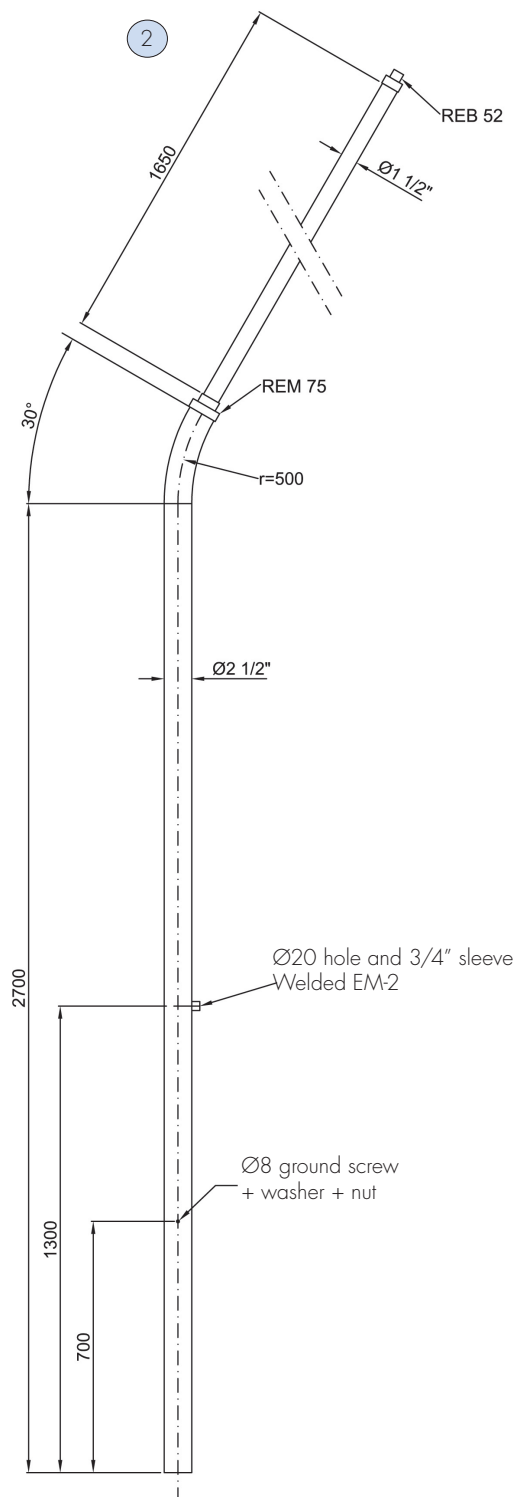

PAL-13 PAL-14 Poles for base mounting

POLE FOR MOUNTING FLFE, EXEN, EVF.E, EVFD, EXEL, FLF, AVN LIGHTING FIXTURES

Dimensions in mm

CODE	DESCRIPTION
PAL-13	Pole supplied with welded plate and baseplate (see fig.1-3)
PAL-14	Pole (see fig.2)