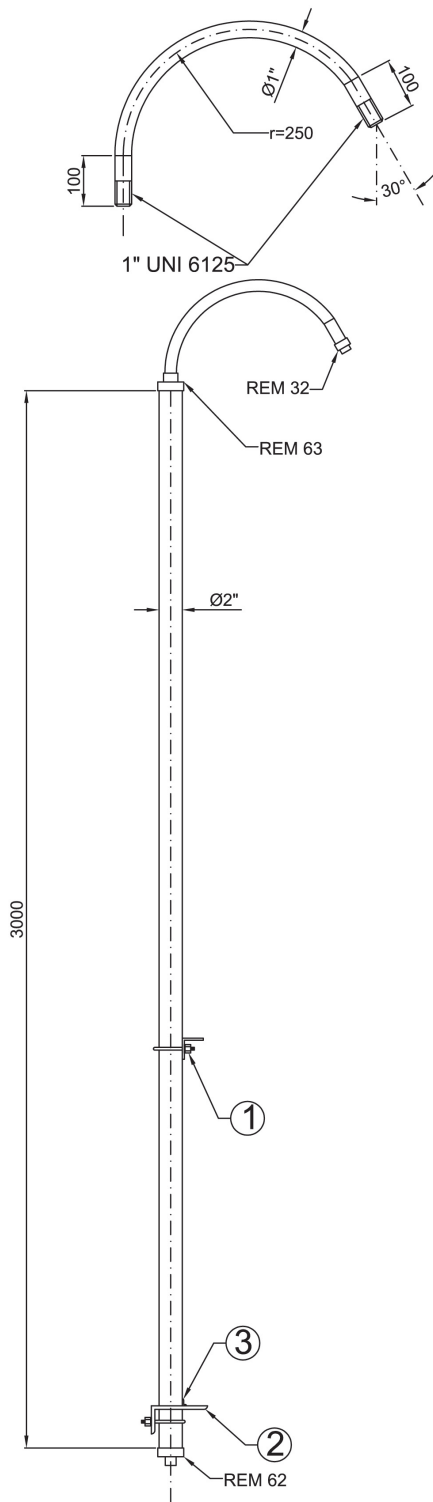

FEATURES OF POLES FOR LIGHTING FIXTURES MOUNTING

PAL-01 PAL-02 Poles for base mounting

POLE FOR MOUNTING EVA, EW, EWAT, EVEA, EVE, EWE, EWAE, EWNT SERIES LIGHTING FIXTURES

Dimensions in mm

CODE	DESCRIPTION
PAL-01	Pole supplied with welded plate and baseplate
PAL-02	Pole supplied with welded plate and bolts

PAL-03 Pole for structure mounting

POLE FOR MOUNTING EVA, EW, EWAT, EVEA, EVE, EWE, EWAE, EWNT SERIES LIGHTING FIXTURES

Dimensions in mm

CODE	DESCRIPTION
PAL-03	Pole supplied with angled mounting (see fig.1-2-3)

PAL-04 Pole for structure mounting

POLE FOR MOUNTING EVA, EW, EWAT, EVEA, EVE, EWE, EWAE, EWNT SERIES LIGHTING FIXTURES

Dimensions in mm

CODE	DESCRIPTION
PAL-04	Pole supplied with angled mounting (see fig.1-2-3)

PAL-05 PAL-06 Poles for base mounting

POLE FOR MOUNTING EVA, EW, EWAT, EVEA, EVE, EWE, EWAE, EWNT SERIES LIGHTING FIXTURES

Dimensions in mm

CODE	DESCRIPTION
PAL-05	Pole supplied with welded plate and baseplate
PAL-06	Pole supplied with welded plate and bolts