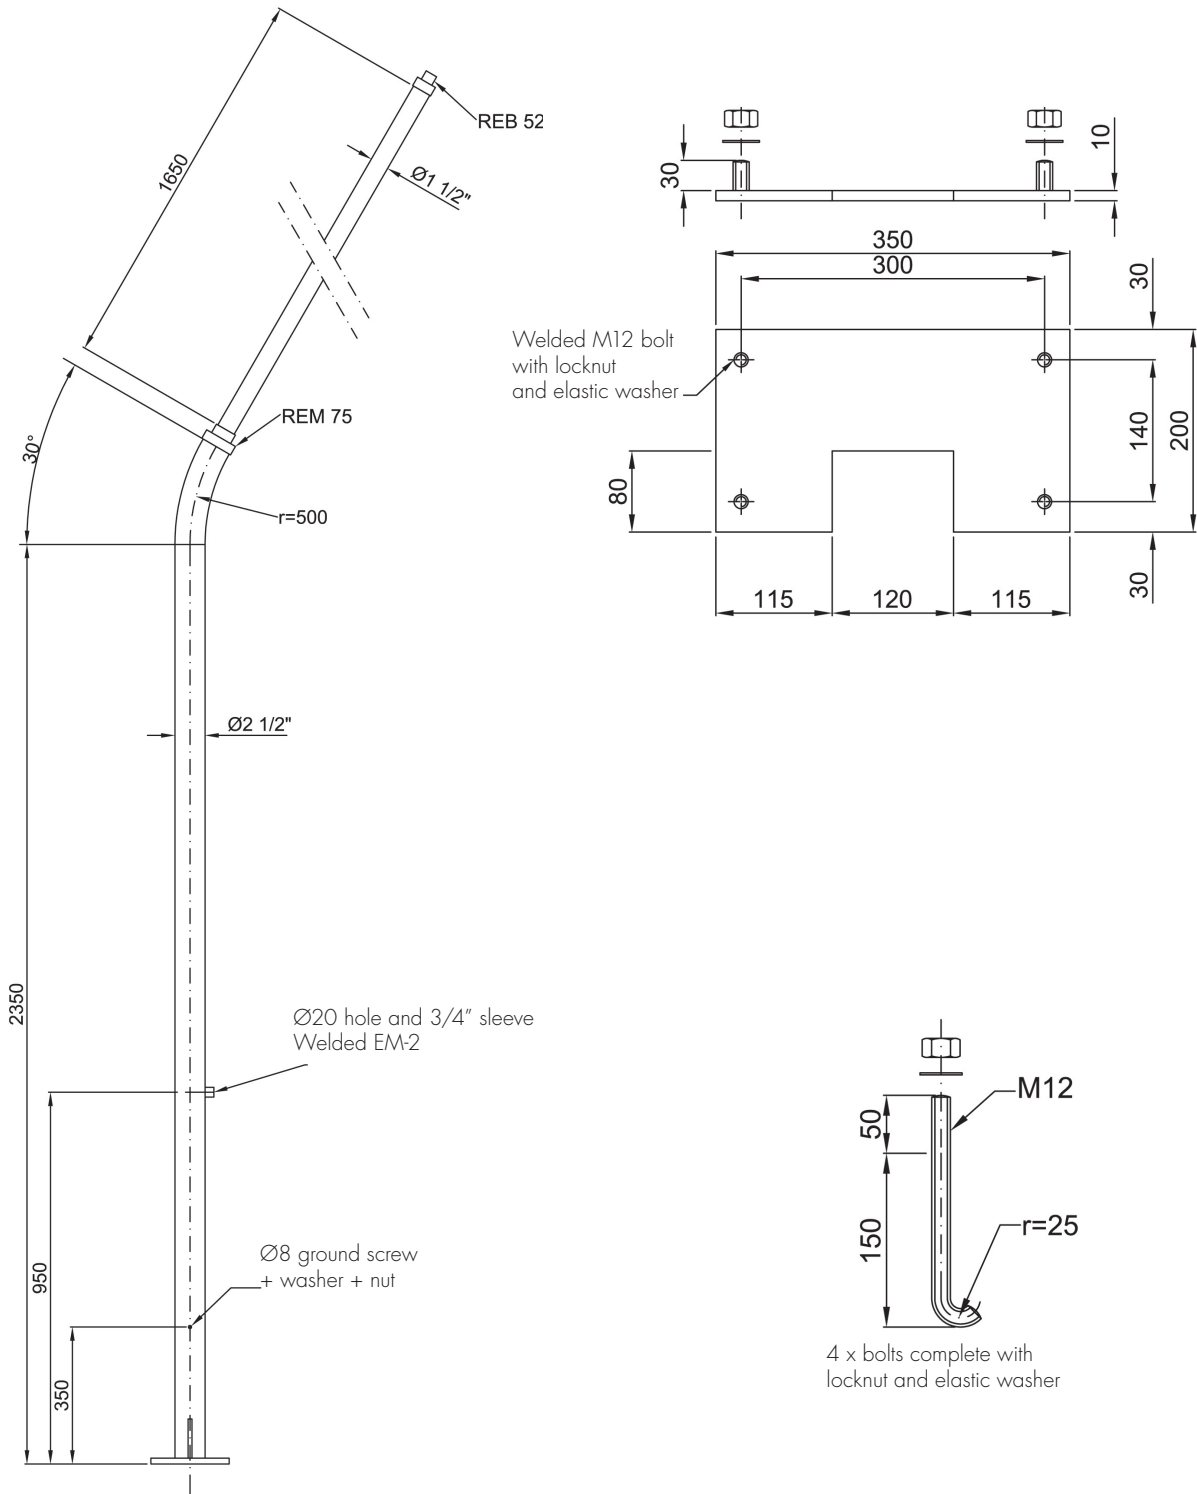

PAL-11 PAL-12 Poles for base mounting

POLE FOR MOUNTING FLFE, EXEN, EVF..E, EVFD, EXEL, FLF, AVN LIGHTING FIXTURES

Dimensions in mm

CODE	DESCRIPTION
PAL-11	Pole supplied with welded plate and bolts
PAL-12	Pole supplied with welded plate and baseplate