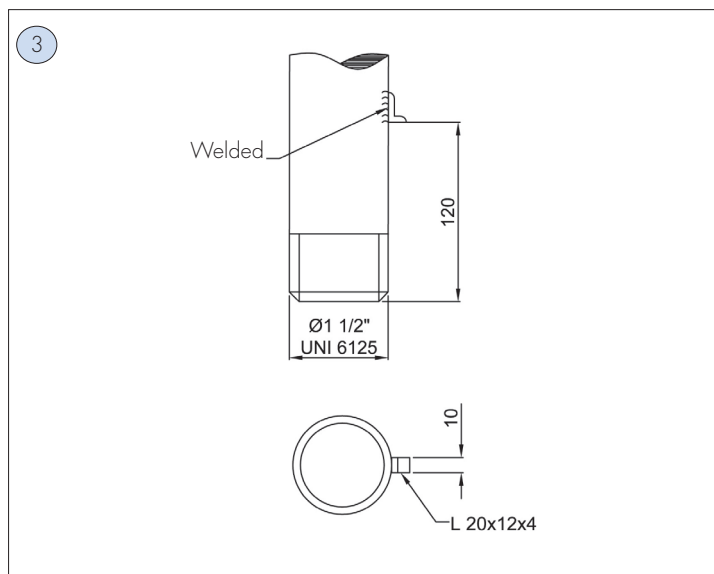

PAL-03 Pole for structure mounting

POLE FOR MOUNTING EVA, EW, EWAT, EVEA, EVE, EWE, EWAE, EWNT SERIES LIGHTING FIXTURES

Dimensions in mm

CODE	DESCRIPTION
PAL-03	Pole supplied with angled mounting (see fig.1-2-3)

PAL-04 Pole for structure mounting

POLE FOR MOUNTING EVA, EW, EWAT, EVEA, EVE, EWE, EWAE, EWNT SERIES LIGHTING FIXTURES

Dimensions in mm

CODE	DESCRIPTION
PAL-04	Pole supplied with angled mounting (see fig.1-2-3)

PAL-05 PAL-06 Poles for base mounting

POLE FOR MOUNTING EVA, EW, EWAT, EVEA, EVE, EWE, EWAE, EWNT SERIES LIGHTING FIXTURES

Dimensions in mm

CODE	DESCRIPTION
PAL-05	Pole supplied with welded plate and baseplate
PAL-06	Pole supplied with welded plate and bolts

PAL-07 Pole for structure mounting

POLE FOR MOUNTING FLFE, EXEN, EVF..E, EVFD, EXEL, FLF, AVN LIGHTING FIXTURES

Dimensions in mm

CODE	DESCRIPTION
PAL-07	Pole supplied with angled mounting (see fig.1-2-3)