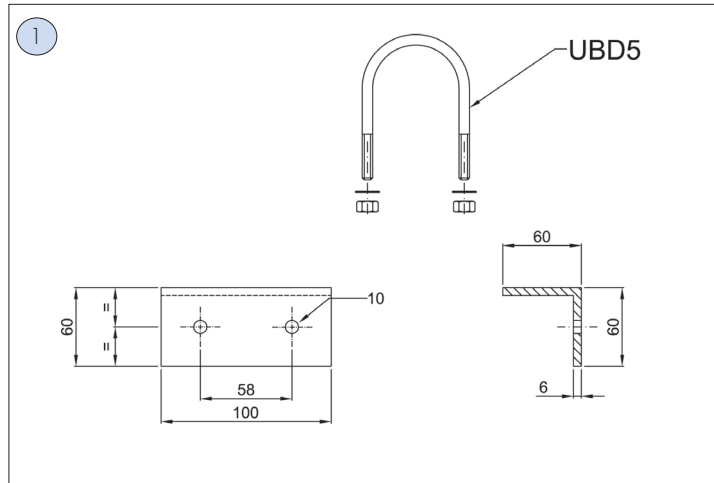

PAL-03 Pole for structure mounting

POLE FOR MOUNTING EVA, EW, EWAT, EVEA, EVE, EWE, EWAE, EWNT SERIES LIGHTING FIXTURES

Dimensions in mm

CODE	DESCRIPTION
PAL-03	Pole supplied with angled mounting (see fig.1-2-3)

PAL-04 Pole for structure mounting

POLE FOR MOUNTING EVA, EW, EWAT, EVEA, EVE, EWE, EWAE, EWNT SERIES LIGHTING FIXTURES

Dimensions in mm

CODE	DESCRIPTION
PAL-04	Pole supplied with angled mounting (see fig.1-2-3)

PAL-05 PAL-06 Poles for base mounting

POLE FOR MOUNTING EVA, EW, EWAT, EVEA, EVE, EWE, EWAE, EWNT SERIES LIGHTING FIXTURES

Dimensions in mm

CODE	DESCRIPTION
PAL-05	Pole supplied with welded plate and baseplate
PAL-06	Pole supplied with welded plate and bolts

PAL-07 Pole for structure mounting

POLE FOR MOUNTING FLFE, EXEN, EVF..E, EVFD, EXEL, FLF, AVN LIGHTING FIXTURES

Dimensions in mm

CODE	DESCRIPTION
PAL-07	Pole supplied with angled mounting (see fig.1-2-3)