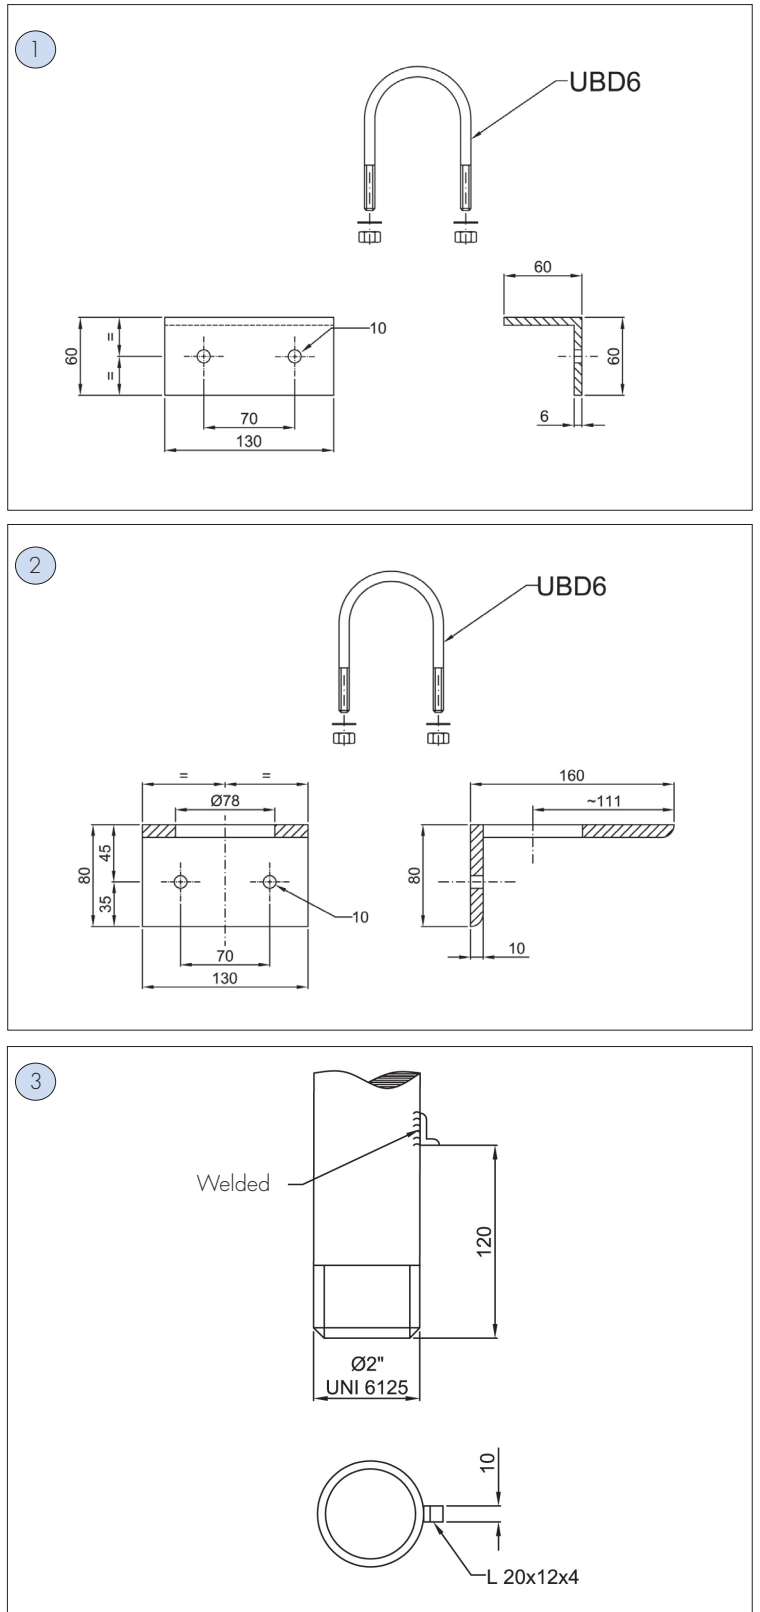

PAL-04 Pole for structure mounting

POLE FOR MOUNTING EVA, EW, EWAT, EVEA, EVE, EWE, EWAE, EWNT SERIES LIGHTING FIXTURES

Dimensions in mm

CODE	DESCRIPTION
PAL-04	Pole supplied with angled mounting (see fig.1-2-3)

PAL-05 PAL-06 Poles for base mounting

POLE FOR MOUNTING EVA, EW, EWAT, EVEA, EVE, EWE, EWAE, EWNT SERIES LIGHTING FIXTURES

Dimensions in mm

CODE	DESCRIPTION
PAL-05	Pole supplied with welded plate and baseplate
PAL-06	Pole supplied with welded plate and bolts

PAL-07 Pole for structure mounting

POLE FOR MOUNTING FLFE, EXEN, EVF..E, EVFD, EXEL, FLF, AVN LIGHTING FIXTURES

Dimensions in mm

CODE	DESCRIPTION
PAL-07	Pole supplied with angled mounting (see fig.1-2-3)

PAL-08 Pole for structure mounting

POLE FOR MOUNTING FLFE, EXEN, EVF.E, EVFD, EXEL, FLF, AVN LIGHTING FIXTURES

Dimensions in mm

CODE	DESCRIPTION
PAL-08	Pole supplied with angled mounting (see fig.1-2-3)

PAL-09 PAL-10 PAL-15 PAL-16 Poles for base mounting