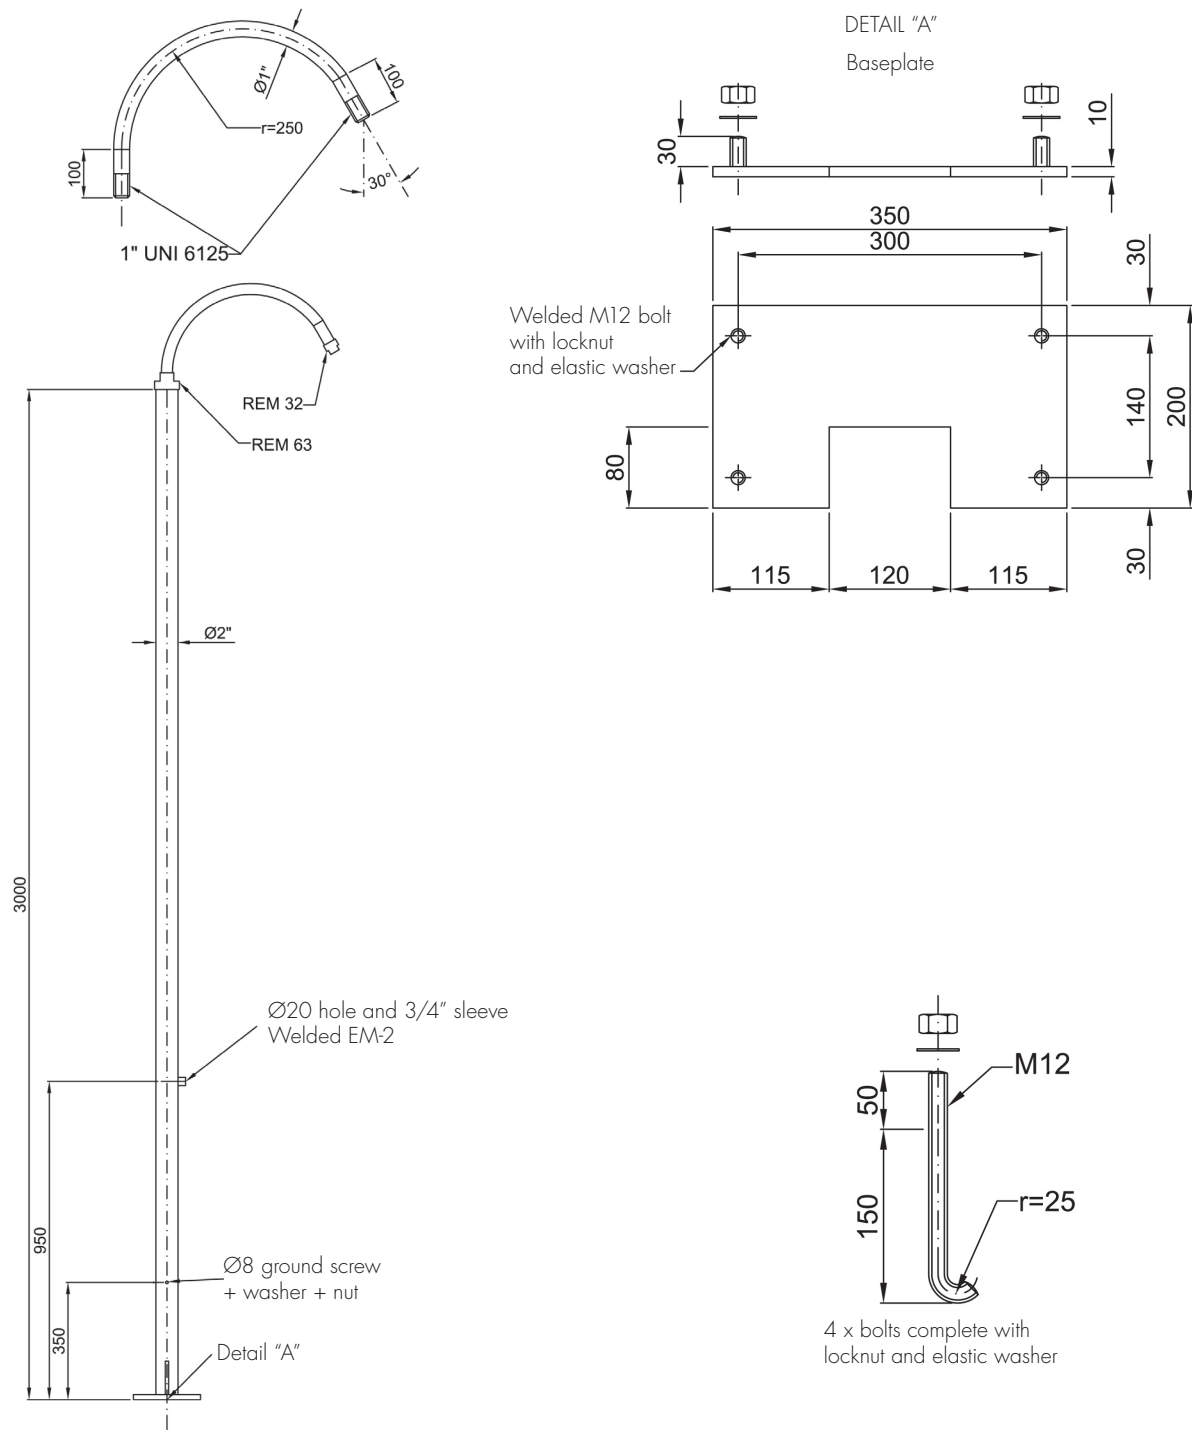

FEATURES OF POLES FOR LIGHTING FIXTURES MOUNTING

PAL-01 PAL-02 Poles for base mounting

POLE FOR MOUNTING EVA, EW, EWAT, EVEA, EVE, EWE, EWAE, EWNT SERIES LIGHTING FIXTURES

Dimensions in mm

CODE	DESCRIPTION
PAL-01	Pole supplied with welded plate and baseplate
PAL-02	Pole supplied with welded plate and bolts

PAL-03 Pole for structure mounting

POLE FOR MOUNTING EVA, EW, EWAT, EVEA, EVE, EWE, EWAE, EWNT SERIES LIGHTING FIXTURES

Dimensions in mm

CODE	DESCRIPTION
PAL-03	Pole supplied with angled mounting (see fig.1-2-3)

PAL-04 Pole for structure mounting

POLE FOR MOUNTING EVA, EW, EWAT, EVEA, EVE, EWE, EWAE, EWNT SERIES LIGHTING FIXTURES

Dimensions in mm

CODE	DESCRIPTION
PAL-04	Pole supplied with angled mounting (see fig.1-2-3)

PAL-05 PAL-06 Poles for base mounting

POLE FOR MOUNTING EVA, EW, EWAT, EVEA, EVE, EWE, EWAE, EWNT SERIES LIGHTING FIXTURES

Dimensions in mm

CODE	DESCRIPTION
PAL-05	Pole supplied with welded plate and baseplate
PAL-06	Pole supplied with welded plate and bolts