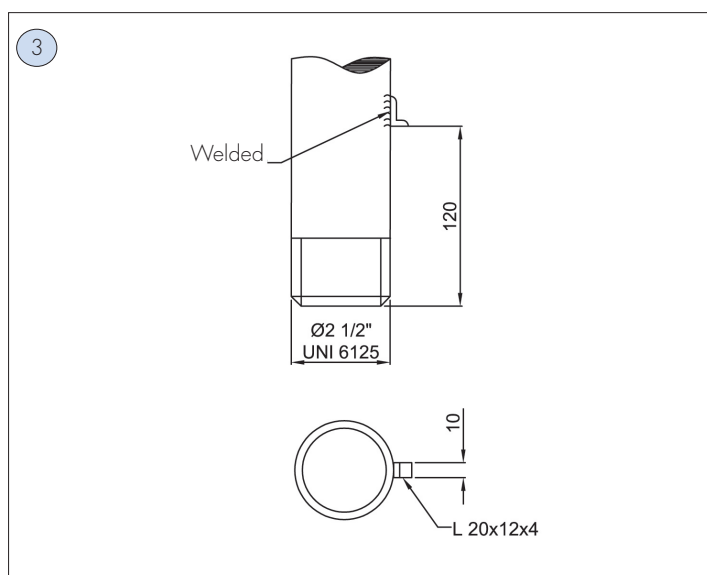

FEATURES OF POLES FOR LIGHTING FIXTURES MOUNTING

PAL-01 PAL-02 Poles for base mounting

POLE FOR MOUNTING EVA, EW, EWAT, EVEA, EVE, EWE, EWAE, EWNT SERIES LIGHTING FIXTURES

Dimensions in mm

CODE	DESCRIPTION
PAL-01	Pole supplied with welded plate and baseplate
PAL-02	Pole supplied with welded plate and bolts

PAL-03 Pole for structure mounting

POLE FOR MOUNTING EVA, EW, EWAT, EVEA, EVE, EWE, EWAE, EWNT SERIES LIGHTING FIXTURES

Dimensions in mm

CODE	DESCRIPTION
PAL-03	Pole supplied with angled mounting (see fig.1-2-3)

PAL-04 Pole for structure mounting

POLE FOR MOUNTING EVA, EW, EWAT, EVEA, EVE, EWE, EWAE, EWNT SERIES LIGHTING FIXTURES

Dimensions in mm

CODE	DESCRIPTION
PAL-04	Pole supplied with angled mounting (see fig.1-2-3)

PAL-05 PAL-06 Poles for base mounting

POLE FOR MOUNTING EVA, EW, EWAT, EVEA, EVE, EWE, EWAE, EWNT SERIES LIGHTING FIXTURES

Dimensions in mm

CODE	DESCRIPTION
PAL-05	Pole supplied with welded plate and baseplate
PAL-06	Pole supplied with welded plate and bolts