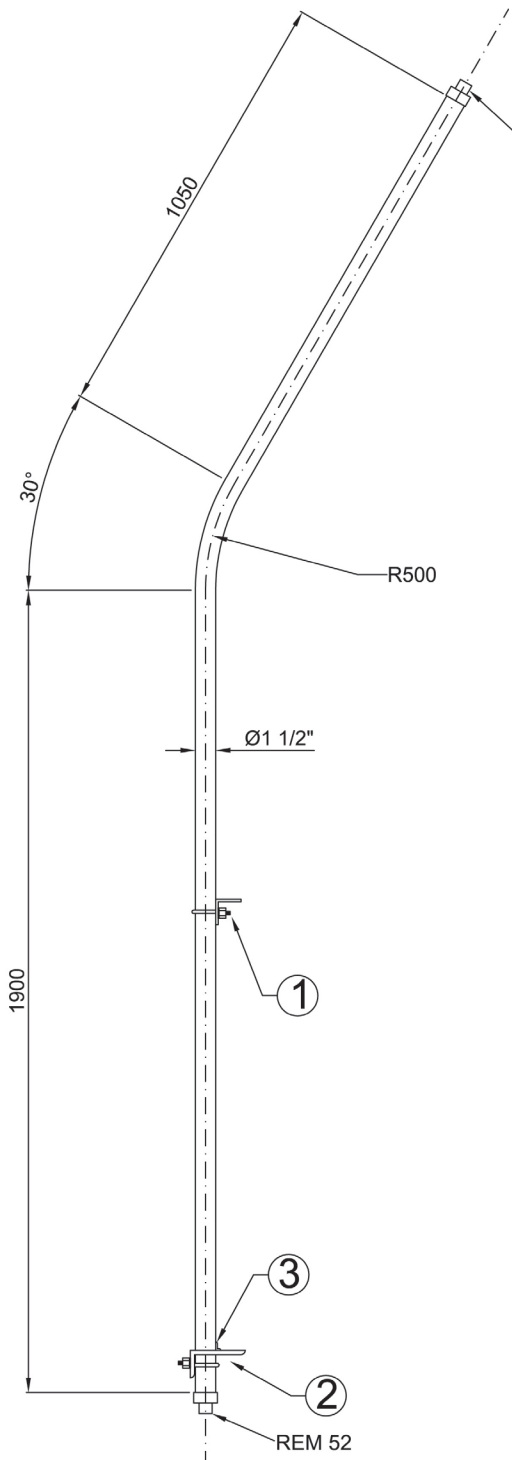

PAL-07 Pole for structure mounting

POLE FOR MOUNTING FLFE, EXEN, EVF..E, EVFD, EXEL, FLF, AVN LIGHTING FIXTURES

Dimensions in mm

CODE	DESCRIPTION
PAL-07	Pole supplied with angled mounting (see fig.1-2-3)