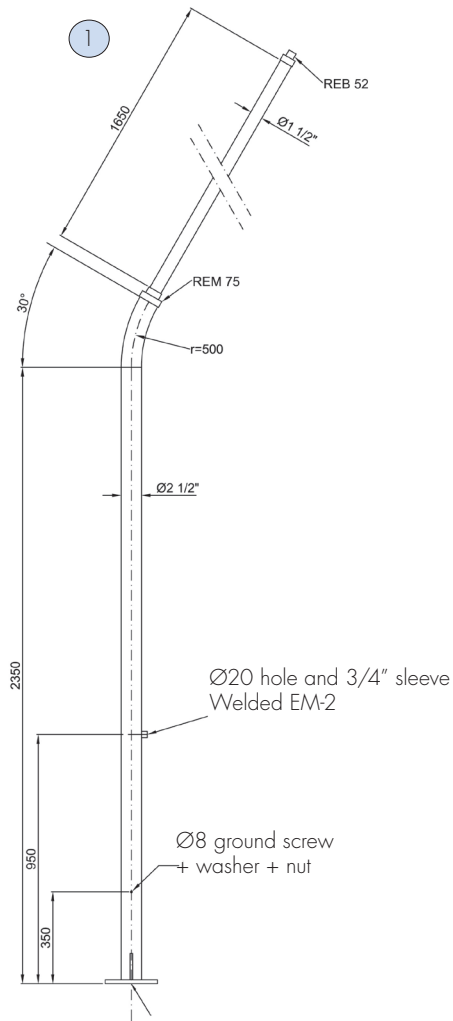

PAL-13 PAL-14 Poles for base mounting

POLE FOR MOUNTING FLFE, EXEN, EVF.E, EVFD, EXEL, FLF, AVN LIGHTING FIXTURES

Dimensions in mm

CODE	DESCRIPTION
PAL-13	Pole supplied with welded plate and baseplate (see fig.1-3)
PAL-14	Pole (see fig.2)