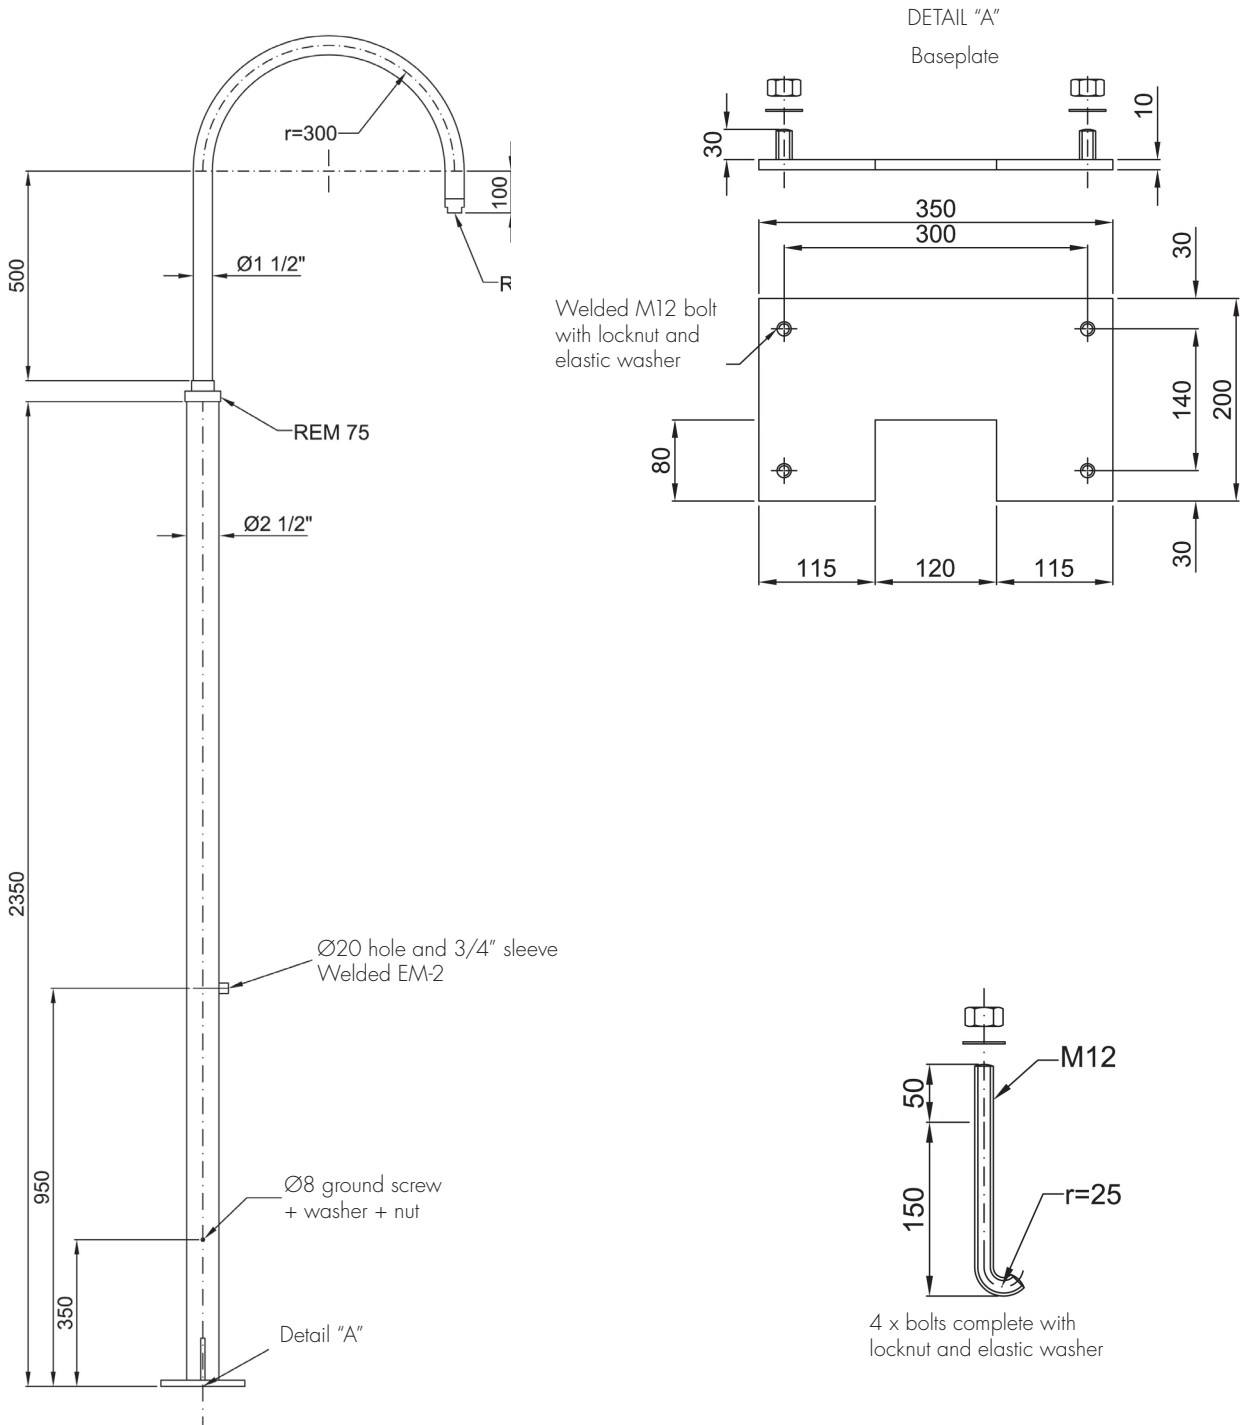

FEATURES OF POLES FOR LIGHTING FIXTURES MOUNTING

PAL-01 PAL-02 Poles for base mounting

POLE FOR MOUNTING EVA, EW, EWAT, EVEA, EVE, EWE, EWAE, EWNT SERIES LIGHTING FIXTURES

Dimensions in mm

CODE	DESCRIPTION
PAL-01	Pole supplied with welded plate and baseplate
PAL-02	Pole supplied with welded plate and bolts

PAL-03 Pole for structure mounting

POLE FOR MOUNTING EVA, EW, EWAT, EVEA, EVE, EWE, EWAE, EWNT SERIES LIGHTING FIXTURES

Dimensions in mm

CODE	DESCRIPTION
PAL-03	Pole supplied with angled mounting (see fig.1-2-3)

PAL-04 Pole for structure mounting

POLE FOR MOUNTING EVA, EW, EWAT, EVEA, EVE, EWE, EWAE, EWNT SERIES LIGHTING FIXTURES

Dimensions in mm

CODE	DESCRIPTION
PAL-04	Pole supplied with angled mounting (see fig.1-2-3)

PAL-05 PAL-06 Poles for base mounting

POLE FOR MOUNTING EVA, EW, EWAT, EVEA, EVE, EWE, EWAE, EWNT SERIES LIGHTING FIXTURES

Dimensions in mm

CODE	DESCRIPTION
PAL-05	Pole supplied with welded plate and baseplate
PAL-06	Pole supplied with welded plate and bolts