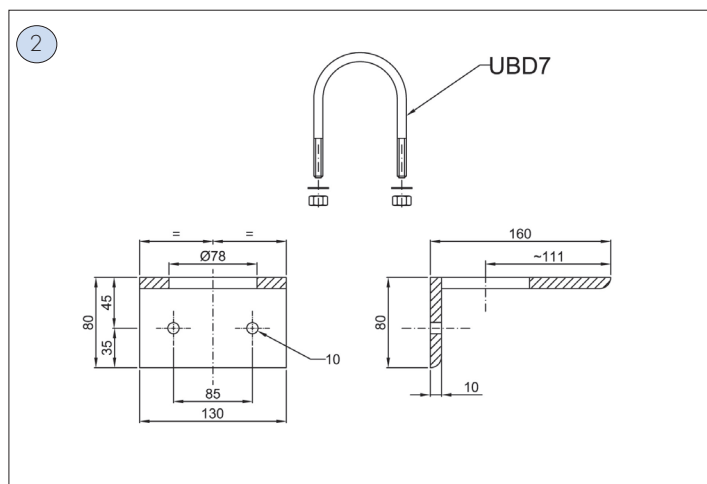

FEATURES OF POLES FOR LIGHTING FIXTURES MOUNTING

PAL-01 PAL-02 Poles for base mounting

POLE FOR MOUNTING EVA, EW, EWAT, EVEA, EVE, EWE, EWAE, EWNT SERIES LIGHTING FIXTURES

Dimensions in mm

CODE	DESCRIPTION
PAL-01	Pole supplied with welded plate and baseplate
PAL-02	Pole supplied with welded plate and bolts

PAL-03 Pole for structure mounting

POLE FOR MOUNTING EVA, EW, EWAT, EVEA, EVE, EWE, EWAE, EWNT SERIES LIGHTING FIXTURES

Dimensions in mm

CODE	DESCRIPTION
PAL-03	Pole supplied with angled mounting (see fig.1-2-3)

PAL-04 Pole for structure mounting

POLE FOR MOUNTING EVA, EW, EWAT, EVEA, EVE, EWE, EWAE, EWNT SERIES LIGHTING FIXTURES

Dimensions in mm

CODE	DESCRIPTION
PAL-04	Pole supplied with angled mounting (see fig.1-2-3)

PAL-05 PAL-06 Poles for base mounting

POLE FOR MOUNTING EVA, EW, EWAT, EVEA, EVE, EWE, EWAE, EWNT SERIES LIGHTING FIXTURES

Dimensions in mm

CODE	DESCRIPTION
PAL-05	Pole supplied with welded plate and baseplate
PAL-06	Pole supplied with welded plate and bolts