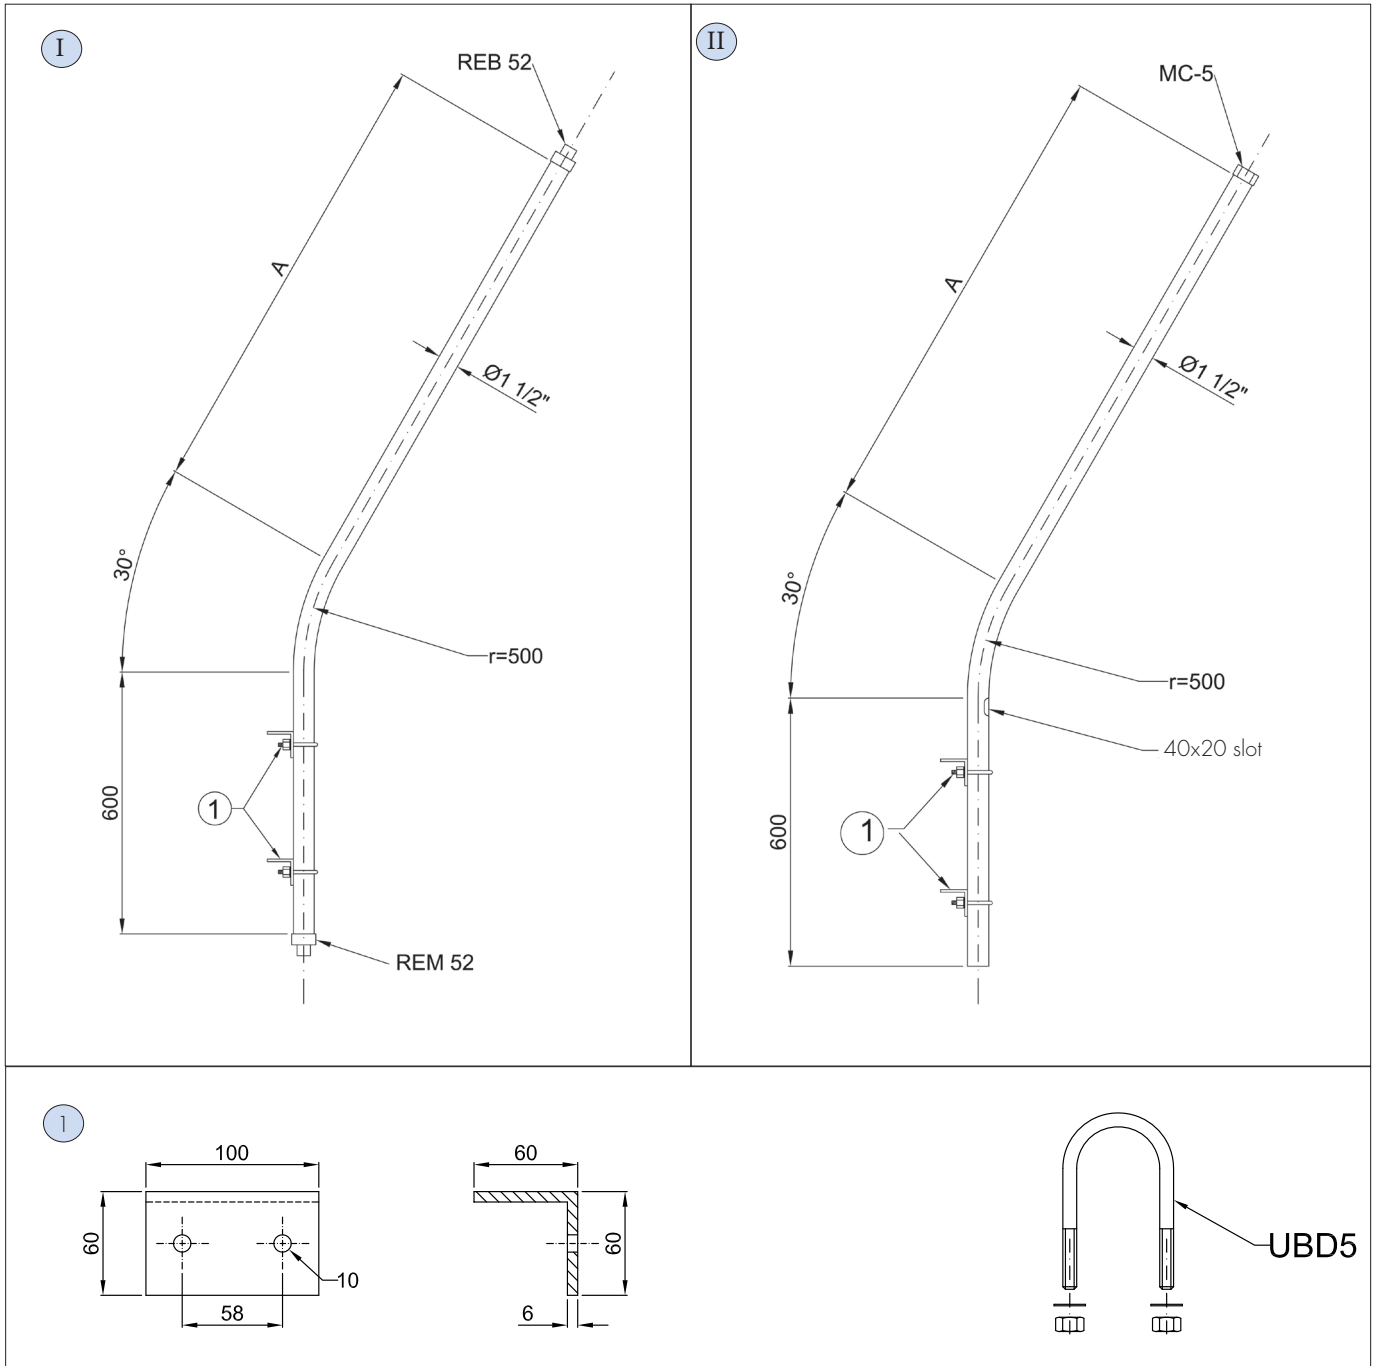

PAL-05 PAL-06 Poles for base mounting

POLE FOR MOUNTING EVA, EW, EWAT, EVEA, EVE, EWE, EWAE, EWNT SERIES LIGHTING FIXTURES

Dimensions in mm

CODE	DESCRIPTION
PAL-05	Pole supplied with welded plate and baseplate
PAL-06	Pole supplied with welded plate and bolts

PAL-07 Pole for structure mounting

POLE FOR MOUNTING FLFE, EXEN, EVF..E, EVFD, EXEL, FLF, AVN LIGHTING FIXTURES

Dimensions in mm

CODE	DESCRIPTION
PAL-07	Pole supplied with angled mounting (see fig.1-2-3)

PAL-08 Pole for structure mounting

POLE FOR MOUNTING FLFE, EXEN, EVF.E, EVFD, EXEL, FLF, AVN LIGHTING FIXTURES

Dimensions in mm

CODE	DESCRIPTION
PAL-08	Pole supplied with angled mounting (see fig.1-2-3)

PAL-09 PAL-10 PAL-15 PAL-16 Poles for base mounting

POLE FOR MOUNTING FLFE, EXEN, EVF.E, EVFD, EXEL, FLF, AVN LIGHTING FIXTURES

Dimensions in mm

CODE	DESCRIPTION	A (mm)
PAL-09	Pole(I) supplied with angled mounting (see fig.1)	1050
PAL-10	Pole(I) supplied with angled mounting (see fig.1)	1650
PAL-15	Pole(I) supplied with angled mounting (see fig.1)	1650
PAL-16	Pole(I) supplied with angled mounting (see fig.1)	1050