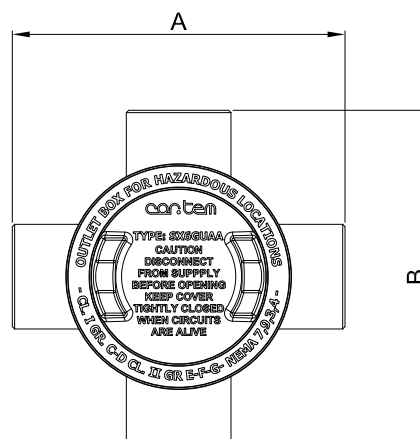

COSTRUZIONE

Ghisa.
Viti in acciaio inox.
Filettatura NPT.
Guarnizione tra corpo e coperchio.

FEATURES

SX6GUA series junction boxes are UL certified. They are suitable for installation along pipe courses as junction boxes and distribution boxes for conductors. Several models are available, in relation to size and to entries number.

CONSTRUCTION

Cast iron.
Stainless steel screws.
NPT thread.
Gasket between body and cover.

Codice Code	Dimensioni Dimensions				Imbocchi Entries Ø	Peso Weight Kg	Prezzo Price
	A	B	D1	H			
SX6GUAE050	97	120	97	85	1 x 1/2"		
SX6GUAE075	97	120	97	85	1 x 3/4"		
SX6GUAE100	97	120	97	85	1 x 1"		
SX6GUAE150	146	170	146	122	1 x 1 1/2"		
SX6GUAE200	146	170	146	130	1 x 2"		
SX6GUAC050	97	143	97	85	2 x 1/2"		
SX6GUAC075	97	143	97	85	2 x 3/4"		
SX6GUAC100	97	143	97	85	2 x 1"		
SX6GUAC150	146	192	146	122	2 x 1 1/2"		
SX6GUAC200	146	192	146	130	2 x 2"		
SX6GUAL050	120	120	97	85	2 x 1/2"		
SX6GUAL075	120	120	97	85	2 x 3/4"		
SX6GUAL100	120	120	97	85	2 x 1"		
SX6GUAL150	170	170	146	122	2 x 1 1/2"		
SX6GUAL200	170	170	146	130	2 x 2"		
SX6GUAN050	120	120	97	85	2 x 1/2"		
SX6GUAN075	120	120	97	85	2 x 3/4"		
SX6GUAN100	120	120	97	85	2 x 1"		
SX6GUAN150	170	170	146	122	2 x 1 1/2"		
SX6GUAN200	170	170	146	130	2 x 2"		
SX6GUALB050	97	120	97	108	2 x 1/2"		
SX6GUALB075	97	120	97	108	2 x 3/4"		
SX6GUALB100	97	120	97	108	2 x 1"		
SX6GUALB150	146	170	146	122	2 x 1 1/2"		
SX6GUALB200	146	170	146	130	2 x 2"		
SX6GUAT050	120	143	97	85	3 x 1/2"		
SX6GUAT075	120	143	97	85	3 x 3/4"		
SX6GUAT100	120	143	97	85	3 x 1"		
SX6GUAT150	170	192	146	122	3 x 1 1/2"		
SX6GUAT200	170	192	146	130	3 x 2"		
SX6GUAX050	143	143	97	85	4 x 1/2"	1,53	
SX6GUAX075	143	143	97	85	4 x 3/4"	1,53	
SX6GUAX100	143	143	97	85	4 x 1"	1,53	
SX6GUAX150	192	192	146	122	4 x 1 1/2"	4,70	
SX6GUAX200	192	192	146	130	4 x 2"	4,80	