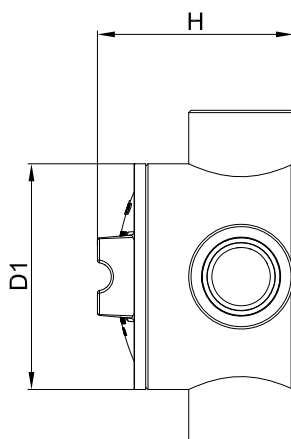

COSTRUZIONE

Ghisa.
Viti in acciaio inox.
Filettatura NPT.
Guarnizione tra corpo e coperchio.

FEATURES

SX6GUA series junction boxes are UL certified. They are suitable for installation along pipe courses as junction boxes and distribution boxes for conductors. Several models are available, in relation to size and to entries number.

CONSTRUCTION

Cast iron.
Stainless steel screws.
NPT thread.
Gasket between body and cover.

Codice Code	Dimensioni Dimensions				Imbocchi Entries Ø	Peso Weight Kg	Prezzo Price
	A	B	D1	H			
SX6GUAE050	97	120	97	85	1 x 1/2"		
SX6GUAE075	97	120	97	85	1 x 3/4"		
SX6GUAE100	97	120	97	85	1 x 1"		
SX6GUAE150	146	170	146	122	1 x 1 1/2"		
SX6GUAE200	146	170	146	130	1 x 2"		
SX6GUAC050	97	143	97	85	2 x 1/2"		
SX6GUAC075	97	143	97	85	2 x 3/4"		
SX6GUAC100	97	143	97	85	2 x 1"		
SX6GUAC150	146	192	146	122	2 x 1 1/2"		
SX6GUAC200	146	192	146	130	2 x 2"		
SX6GUAL050	120	120	97	85	2 x 1/2"		
SX6GUAL075	120	120	97	85	2 x 3/4"		
SX6GUAL100	120	120	97	85	2 x 1"		
SX6GUAL150	170	170	146	122	2 x 1 1/2"		
SX6GUAL200	170	170	146	130	2 x 2"		
SX6GUAN050	120	120	97	85	2 x 1/2"		
SX6GUAN075	120	120	97	85	2 x 3/4"		
SX6GUAN100	120	120	97	85	2 x 1"		
SX6GUAN150	170	170	146	122	2 x 1 1/2"		
SX6GUAN200	170	170	146	130	2 x 2"		
SX6GUALB050	97	120	97	108	2 x 1/2"		
SX6GUALB075	97	120	97	108	2 x 3/4"		
SX6GUALB100	97	120	97	108	2 x 1"		
SX6GUALB150	146	170	146	122	2 x 1 1/2"		
SX6GUALB200	146	170	146	130	2 x 2"		
SX6GUAT050	120	143	97	85	3 x 1/2"		
SX6GUAT075	120	143	97	85	3 x 3/4"		
SX6GUAT100	120	143	97	85	3 x 1"		
SX6GUAT150	170	192	146	122	3 x 1 1/2"		
SX6GUAT200	170	192	146	130	3 x 2"		
SX6GUAX050	143	143	97	85	4 x 1/2"	1,53	
SX6GUAX075	143	143	97	85	4 x 3/4"	1,53	
SX6GUAX100	143	143	97	85	4 x 1"	1,53	
SX6GUAX150	192	192	146	122	4 x 1 1/2"	4,70	
SX6GUAX200	192	192	146	130	4 x 2"	4,80	